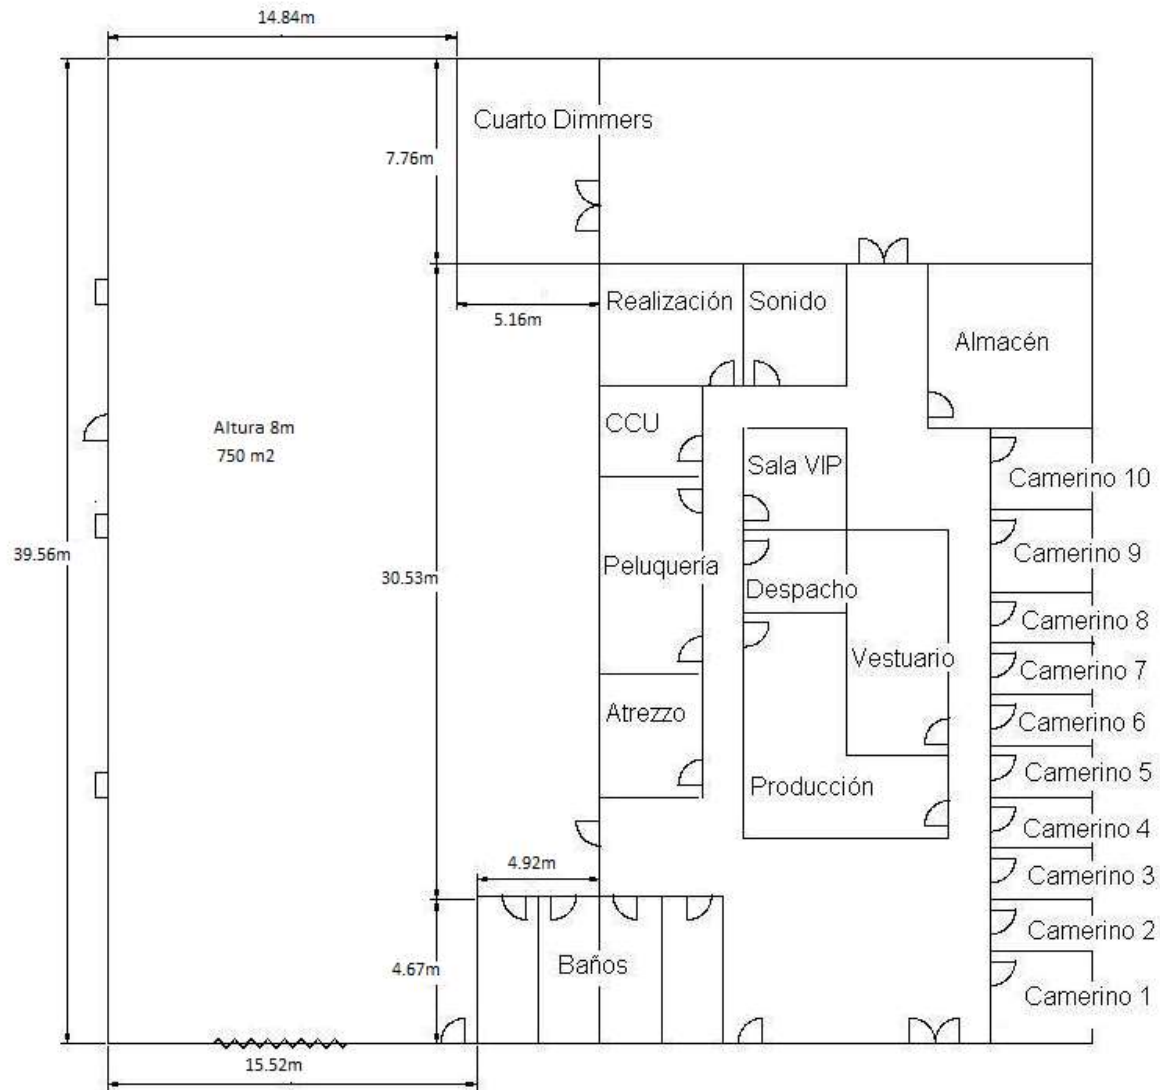

**SET 2 A INFINIA**

**CALLE ARTESANOS, 16 . P.E. PRADO DEL ESPINO (BOADILLA)**

800 square meters (39,5\*20,5 and 8,5 meters high)

Chroma of 5 high, by long and 7 deep. Trusses for lights motorized

9 dressing rooms, VIP room, Tailoring, Production, Drafting

Make Up and Hair dressing (4 spaces), Air conditioner , wifi , 12 parking spots

INFINIA

NAME QUADANTE

Plató 2 A

INFINIA

INFINIA