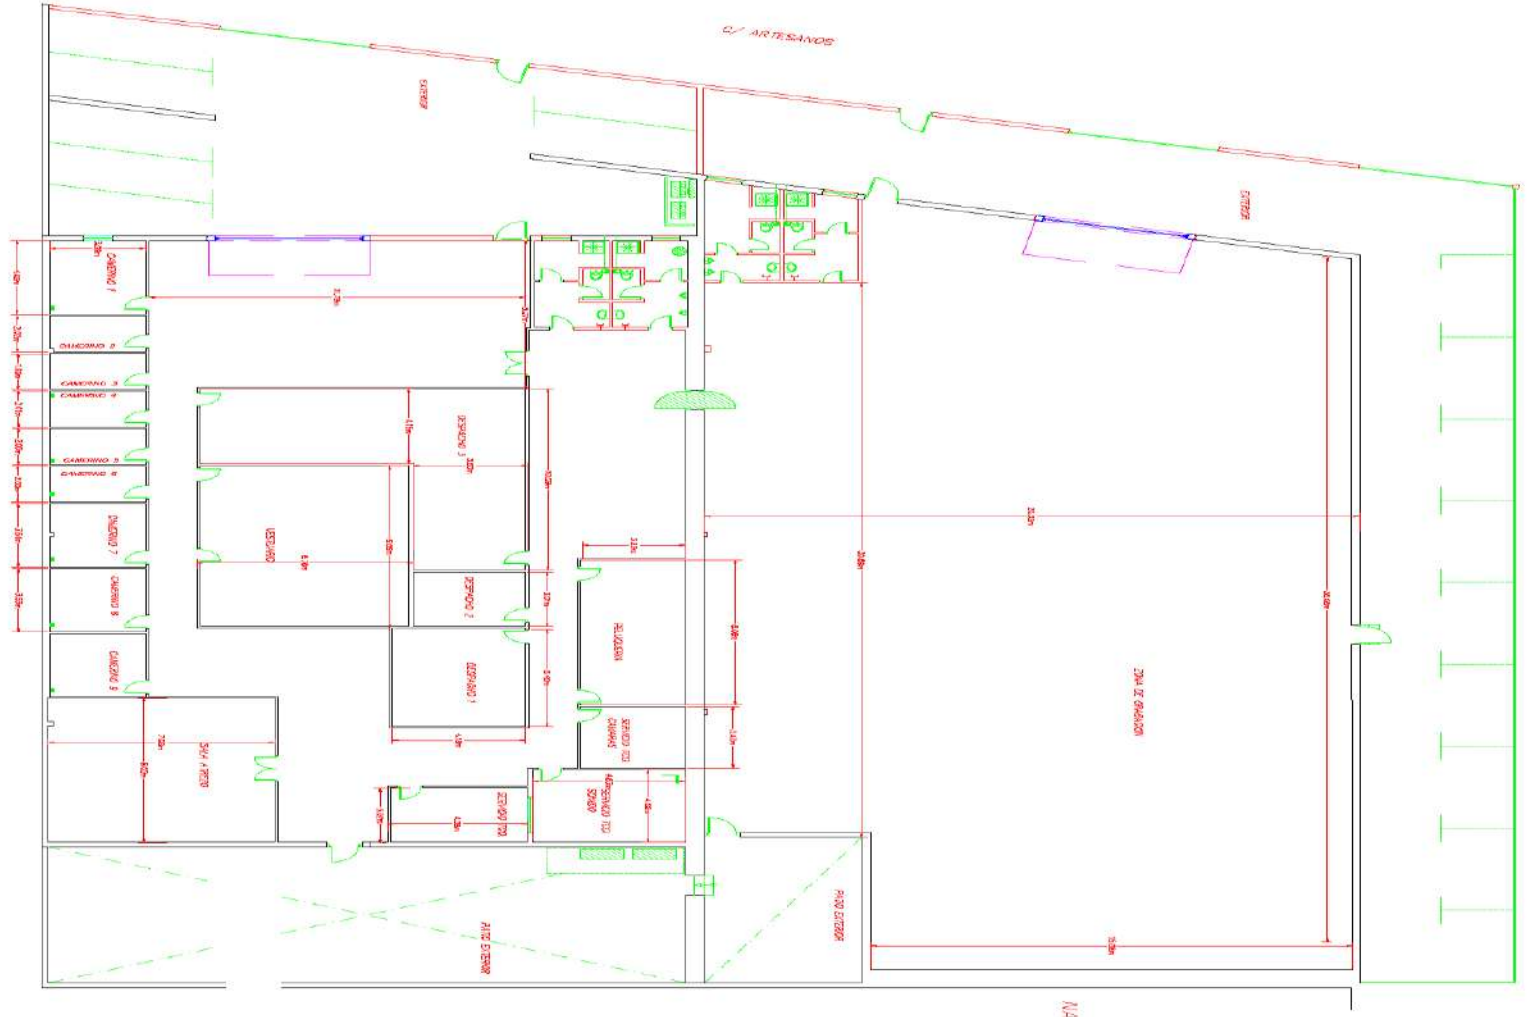

**SET 2 A INFINIA**

**CALLE ARTESANOS, 16 . P.E. PRADO DEL ESPINO (BOADILLA)**

800 square meters (39,5\*20,5 and 8,5 meters high)

Chroma of 5 high, by long and 7 deep. Trusses for lights motorized

9 dressing rooms, VIP room, Tailoring, Production, Drafting

Make Up and Hair dressing (4 spaces), Air conditioner , wifi , 12 parking spots

INFINIA

NAME QUADANTE

Plató 2 A

INFINIA

INFINIA