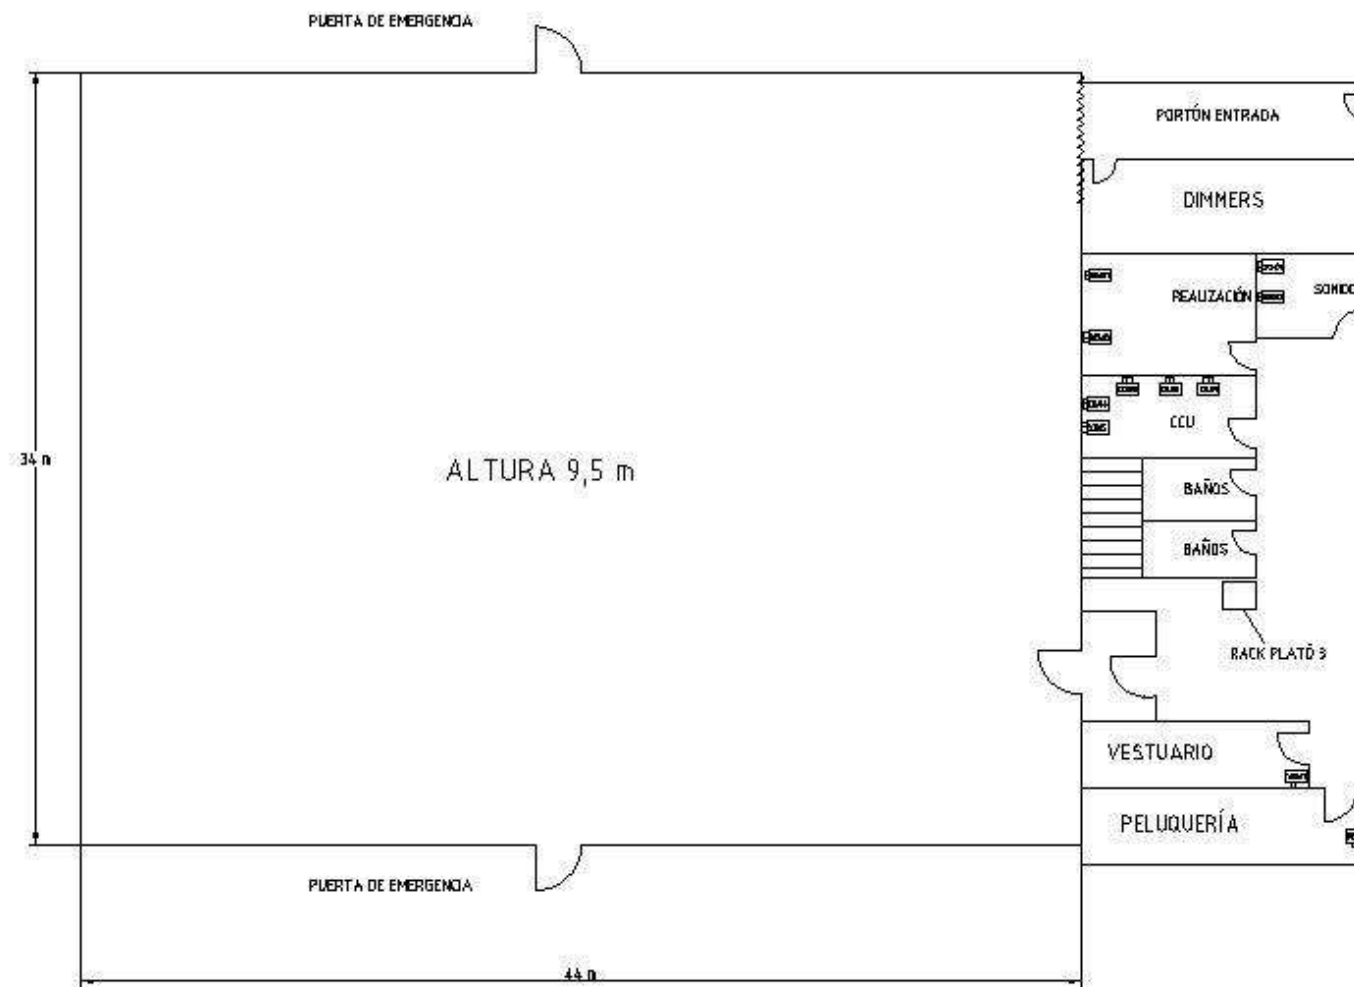

PLATÓ C/ CARRETEROS 3