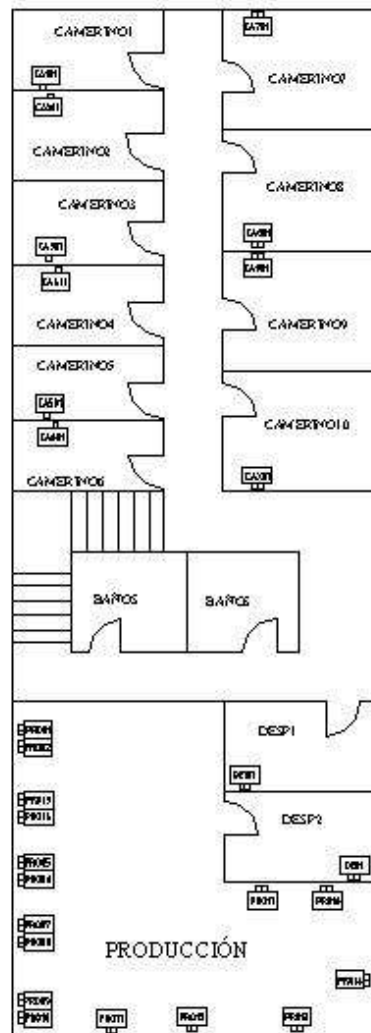

**INFINIA**

**SET 3 INFINIA CALLE CARRETEROS, 7 – P.E. PRADO DEL ESPINO**

**1500 Square meters 9,5 meters high (44,95\*33,93)**

**6 Dressing rooms + 4 VIP, Tailoring, 2 Make up and hair dressing, 3 Multi-use offices, room dimmers**

**Production offices, writing, Art, meeting room, 15 Parking spots**

INFINIA

INFINIA

PLATÓ C/ CARRETEROS 3

PLANTA 1

PLANTA 2

INFINIA