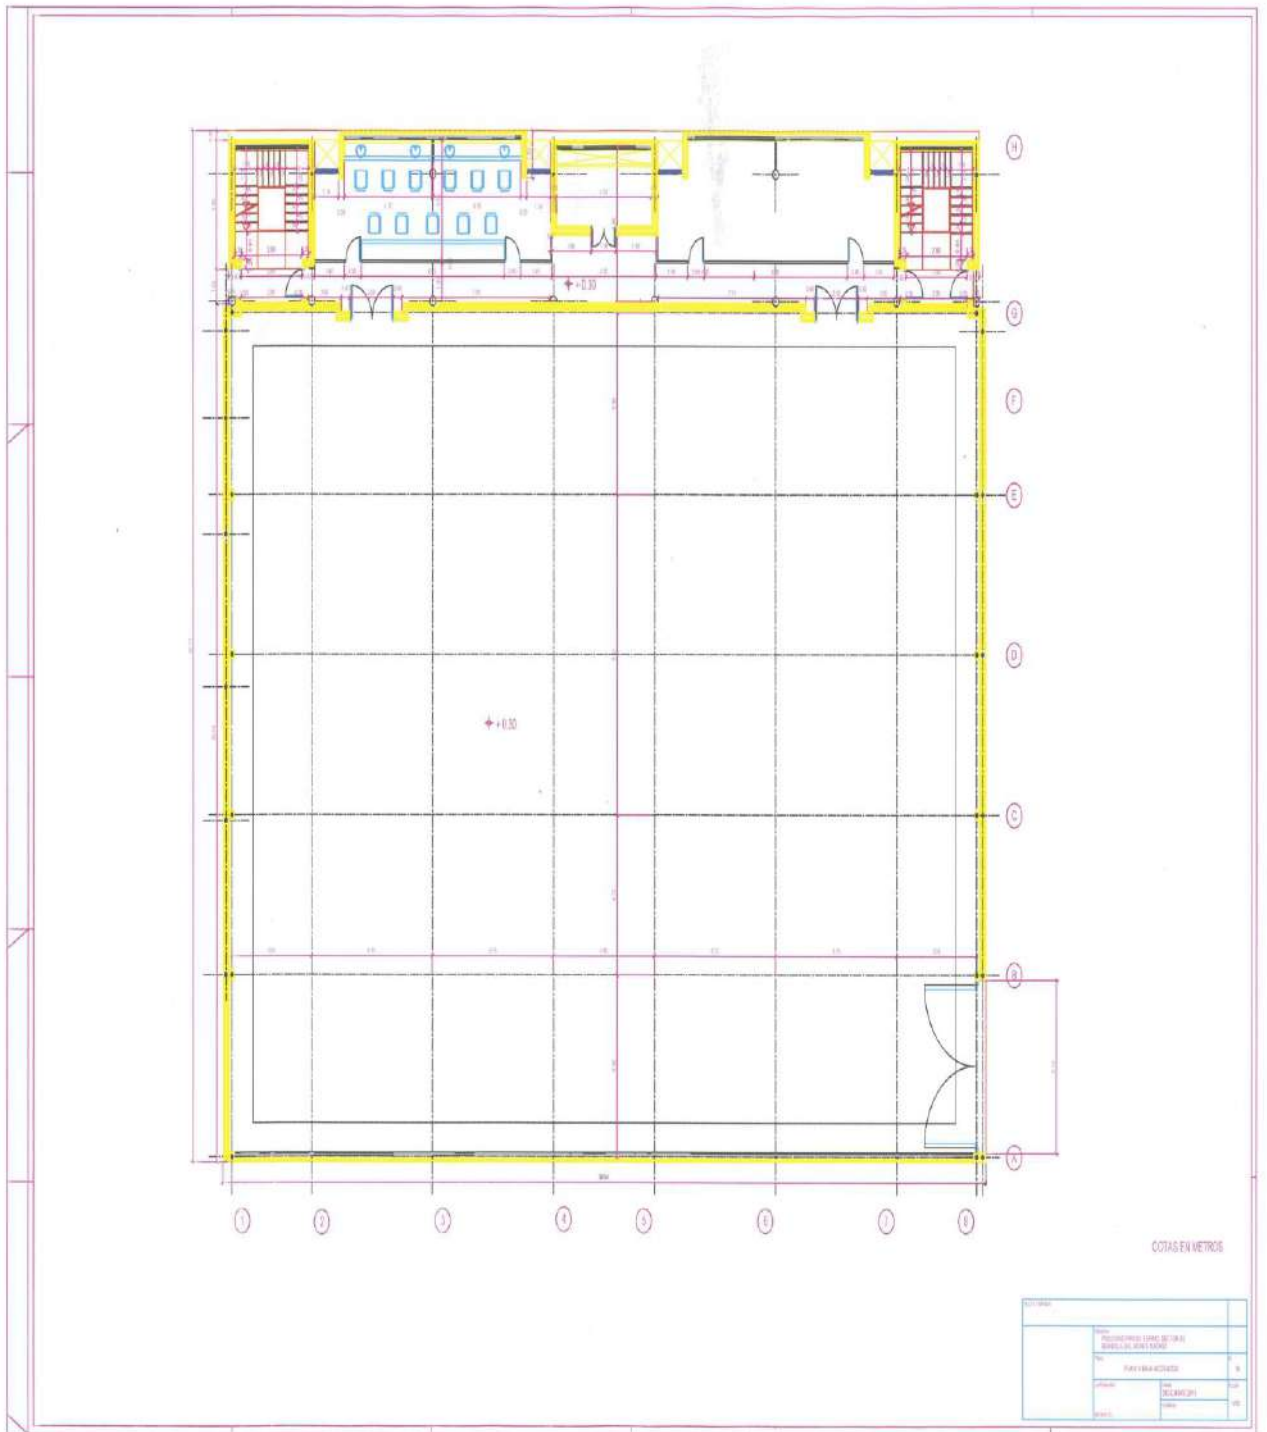

SET 1 – CALLE CARRETEROS, 2. P.E. PRADO DEL ESPINO, BOADILLA

900 square meters (set) (36x25)

Air Conditioner/ Heating Installed

Make up and Hair Dressing (8 spaces)

Reception Area

10 Standard Dressing Rooms

1 Production Room

Directors Room

7 Offices

1 Script Reading Room

2 Multi-use Offices

1 Room for Wardrobe

1 Dimmers Room

5 parking spots